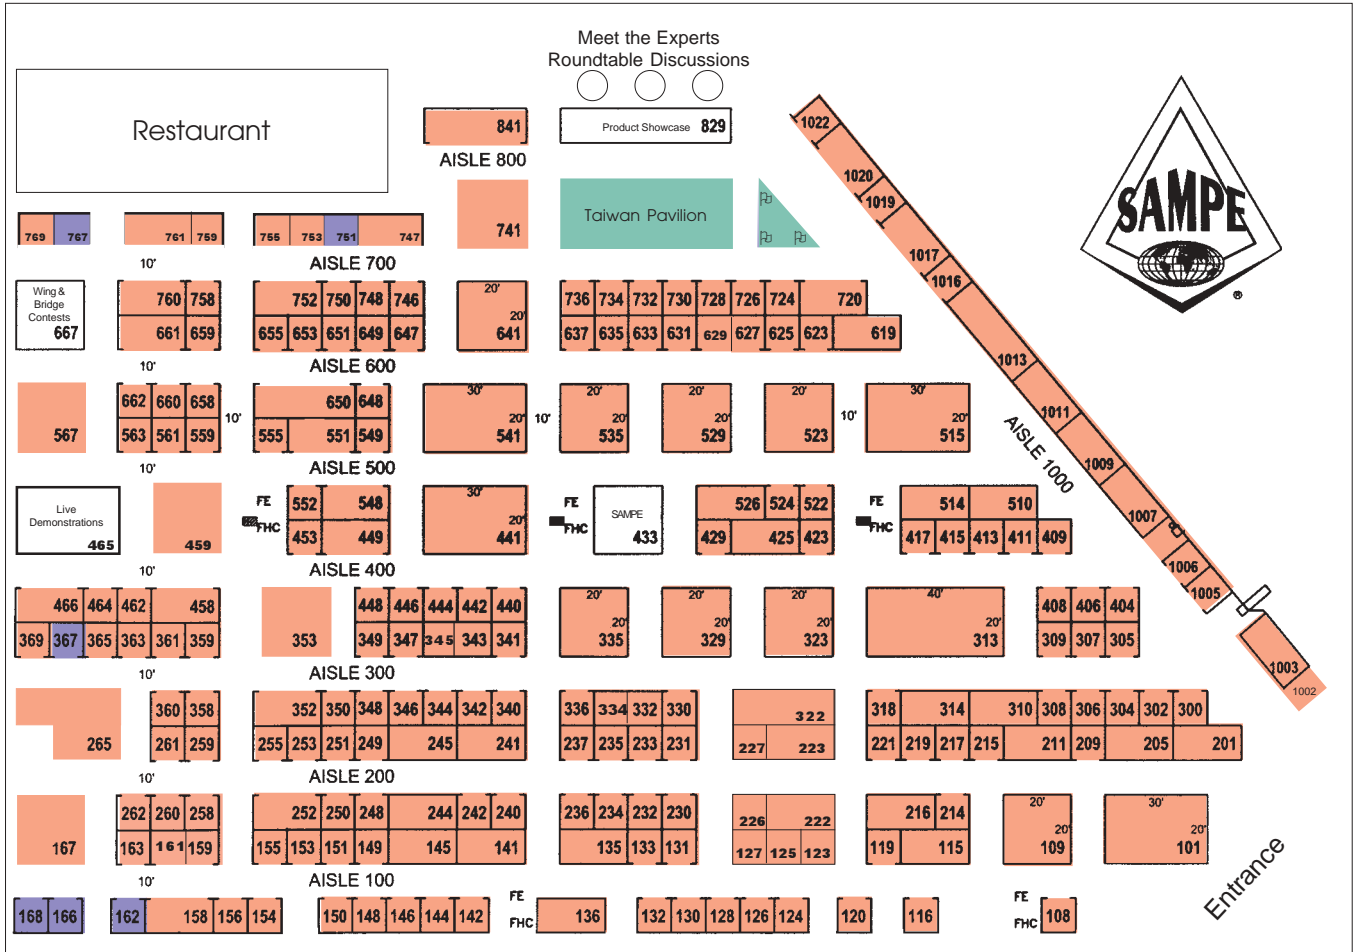

SAMPE 06

Long Beach Convention Center, Long Beach, CA
Exhibit Dates, May 2-4, 2006

Sold Available