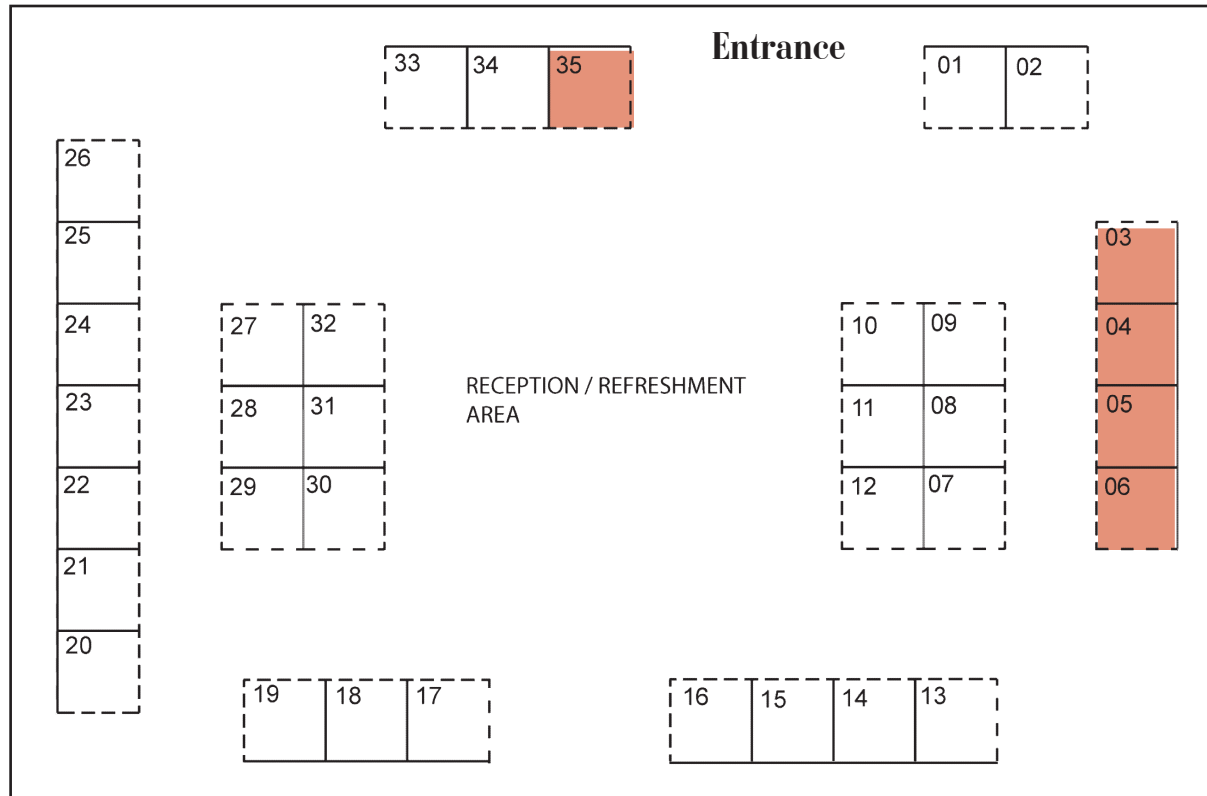

SAMPE Asia 2012 Exhibition

Kuala Lumpur Convention Centre, Kuala Lumpur, Malaysia
21-22 February 2012

Sold
 Available
 Hold

Current as of November 2, 2010